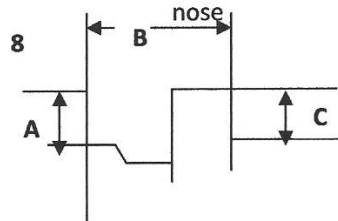

R-450R DECK CONFIGURATOR ROTATIONAL SERIES LIFTS

PLEASE CHOOSE WHICH APPLICATION YOUR POOL GUTTER BEST REPRESENTS

Fully Recessed Gutter

Fully Recessed Gutter
W/ parapet

Partially Recessed
Gutter

Gutter less Deck

Flush Gutter & Deck
With or without bull

Rollout Gutter

Above Ground Pool

Gutter System with Curb

LEGEND MIN/MAX

A= (Draft) pool deck to water line 0 – 9"

B= Width of Gutter 1 – 35"

C= Height of Curb 1 – 18"