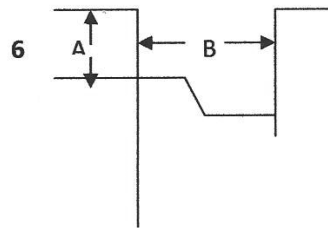

Flush Gutter & Deck
With or without bull

Rollout Gutter

Above Ground Pool

Gutter System with Curb

LEGEND MIN/MAX

A= (Draft) pool deck to water line 0 – 9"

B= Width of Gutter 1 – 35"

C= Height of Curb 1 – 18"