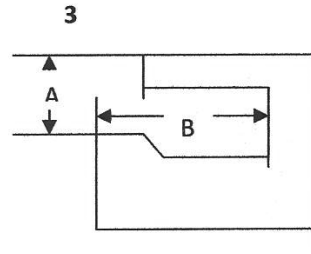

R-450R DECK CONFIGURATOR ROTATIONAL SERIES LIFTS

PLEASE CHOOSE WHICH APPLICATION YOUR POOL GUTTER BEST REPRESENTS

Fully Recessed Gutter

Fully Recessed Gutter
W/ parapet

Partially Recessed
Gutter

Gutter less Deck

Flush Gutter & Deck
With or without bull

Rollout Gutter

Above Ground Pool

Gutter System with Curb

LEGEND MIN/MAX

A= (Draft) pool deck to water line 0 – 9"

B= Width of Gutter 1 – 35"

C= Height of Curb 1 – 18"