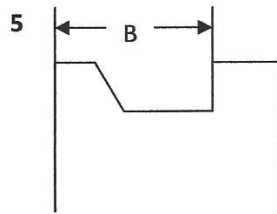

R-450R DECK CONFIGURATOR ROTATIONAL SERIES LIFTS

PLEASE CHOOSE WHICH APPLICATION YOUR POOL GUTTER BEST REPRESENTS

Fully Recessed Gutter

Fully Recessed Gutter
W/ parapet

Partially Recessed
Gutter

Gutter less Deck

Flush Gutter & Deck
With or without bull

Rollout Gutter

Above Ground Pool

Gutter System with Curb

LEGEND MIN/MAX

A= (Draft) pool deck to water line 0 – 9"

B= Width of Gutter 1 – 35"

C= Height of Curb 1 – 18"