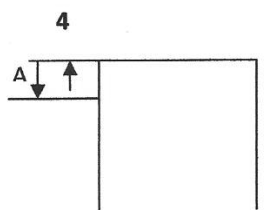

Gutter less Deck