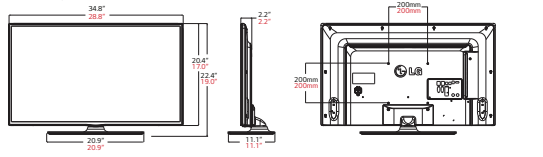

39LY340H/32LY340H

REAR JACK PANEL

SIDE JACK PANEL

PANEL	Model	55LY340H	47LY340H	42LY340H	39LY340H	32LY340H
	Panel Technology	Direct LED				
	Panel Size (Measured Diagonally)	55" Class (54.64")	47" Class (46.96")	42" Class (41.92")	39" Class (39.0")	32" Class (31.51")
	Native Resolution	1920 x 1080 (FHD)			1366 x 768 (HD)	
	Brightness cd/m²	300 cd/m²				
	Static (Panel) Contrast Ratio	1,200:1		1,100:1	1,200:1	
	Viewing Angle (HxV)	178° / 178°				
	Frame Rate	60Hz				
BROADCASTING SYSTEM	Analog	Yes (NTSC)				
	Digital	Yes (ATSC / Clear QAM)				
AUDIO	Audio Output	10W + 10W				
	Speaker System	2.0 ch				
SPECIAL FEATURES	MHL	Yes				
	Self Diagnostics	Yes				
	HDMI-CEC	Yes				
	HTNG-CEC	Yes				
	Welcome Screen	Yes				
	Lock Mode	Yes				
	Multi IR Code	Yes				
	Public Display Mode	Yes				
	USB Cloning	Yes				
	IR Out	Yes				

SPECIAL FEATURES (Cont.)	Model	55LY340H	47LY340H	42LY340H	39LY340H	32LY340H
USB Auto Play Back				Yes		
External Speaker Out				Yes (3.5mm Phone Jack)		
RIP Compatibility				Yes (HDMI-CEC)		
Kensington Lock				Yes		
Credenza/Security Screw Hole				Yes		
Lock Down Plate				Yes		
INTERFACE (Side)	HDMI In			1 Side		
	USB (2.0)			1 Side		
INTERFACE (Rear)	RF In			1 Rear		
	AV In (Composite)			1 Rear (Sharing with Component In)		
	Component in (Y/Pb/Pr) + Audio (L/R)			1 Rear		
	Digital Audio Out (Optical)			1 Rear		
	RGB In (D-sub 15pin) - PC			1 Rear		
	PC Audio Input			1 Rear (Sharing with Component In)		
	RS232C (DSub 9pin)			1 (Control & Service)		
	HDMI In			1 Rear		
External Speaker Out				1 Rear (3.5mm Phone Jack)		
CABINET	Bezel Width (on Bezel) (mm)	11.0mm/8.5mm			10.5mm/9mm	11.6mm/10.5mm
	Bezel Width (Depth) (mm)	56.8mm	55.8mm	55.5mm		
With Stand	48.9" x 30.4" x 12.8"	42.2" x 26.8" x 12.8"	37.8" x 24.3" x 12.8"	34.8" x 22.4" x 11.1"	28.8" x 19.0" x 11.1"	
Weight	47.2 lbs	34.6 lbs	27.8 lbs	24.0 lbs	19.6 lbs	
Without Stand	48.9" x 28.3" x 2.2"	42.2" x 24.5" x 2.2"	37.8" x 22.1" x 2.2"	34.8" x 20.4" x 2.2"	28.8" x 17.0" x 2.2"	
Weight	39.7 lbs	27.1 lbs	20.3 lbs	17.6 lbs	13.2 lbs	
Carton	52.4" x 32.7" x 7.5"	45.3" x 28.7" x 6.4"	41.7" x 28.7" x 6.4"	38.8" x 24.0" x 6.0"	32.1" x 20.0" x 7.5"	
Weight	56.9 lbs	42.8 lbs	30.4 lbs	28.4 lbs	23.6 lbs	
Swivel	Yes (±20), with Lock Down plate (±20/45/90°)					
Color	Metallic Titan					
VESA™ Standard Mount Interface		400mm x 400mm		200mm x 200mm		
REQUIRED LISTINGS	Safety	cUL, UL, FCC, NOM				
	RoHS	Yes				
	Energy Star 6.1	Yes				
UPC		7 19192 91757 6	7 19192 91756 9	7 19192 91755 2	7 19192 91764 4	7 19192 91754 5
	Power Source	110 ~ 240V, 50/60Hz				
POWER	Power Cord Length	5.08'				
	Watts (Typical)	45W	35W	33W	27W	21W
	Stand-by	<0.5W				
WARRANTY		2 Year Limited Warranty (Parts/Labor)				

ENERGY GUIDE

The estimated annual energy cost determined in accordance with 16 CFR Part 305.5 for models 55LY340H, 47LY340H, 42LY340H, 39LY340H and 32LY340H are $10, $8, $6, $6 and $5 respectively.

*Your energy cost depends on your utility rates and use. The estimated cost is based on 11 cents per kWh and 5 hours of use per day. For more information, visit www.fic.gov/energy/

FIC Television labeling rule (18 CFR Part 305, as added by 76 Fed. Reg. 1038 (Jan 6, 2011)).