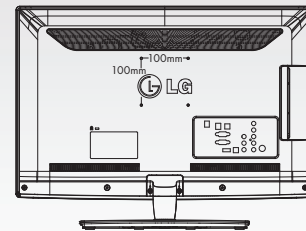

PUBLIC DISPLAY SETTINGS

When used in public areas, these HDTVs can be easily programmed by the installer to have the TV turn on at a specified channel/volume level, set the minimum/ maximum volume, lock out the control panel/remote, set the aspect ratio, and return to a factory reset. By using Power Management, these displays can be programmed to turn off if there has been no activity (remote or control panel buttons) for a preset time (1-7) hours.

Public Display Setting	
Public Display Mode	No
Start Channel	No
Ch. Type	TV
Major	2
Minor	0
Minimum Volume	0
Maximum Volume	100
Start Volume	No
Level	20
Power Management	No
Setting	1
Key Management	0
Factory Reset	0
Aspect Ratio	0

USB CLONING

USB cloning will allow for easy transfer of Public Display Settings from the "Master TV" to an unlimited number of same type televisions.

DIMENSIONS

invisible SPEAKER

SOUND IS HEARD, NOT SEEN

Enjoy a combination of smart technology and stylish design with the invisible speaker system custom tuned by audio expert Mr. Mark Levinson. This unique system provides a clean, polished look and an enhanced auditory experience by increasing the sweet spot and providing a wider sound field.

22LV255C

MOUNTING HOLES ON STAND ATTACHING THE TV TO A DESK