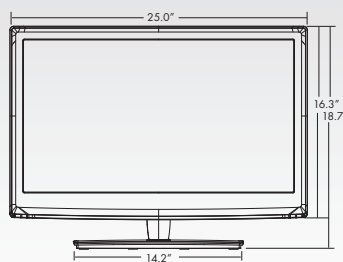

32LV255C

26LV255C

22LV255C

MOUNTING HOLES ON STAND ATTACHING THE TV TO A DESK

REAR JACK PANEL
32LV255C

SIDE JACK PANEL

REAR JACK PANEL
26LV255C/22LV255C

SIDE JACK PANEL