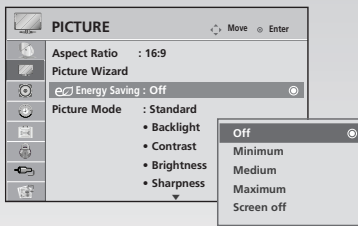

FEATURES

ENERGY SAVING LEVELS

Manually select your choice for the brightness level for the television. By selecting Minimum, Medium, or Maximum, the power consumption will be reduced and an increase in energy savings can be achieved. (Note: Selecting minimum level may slightly increase power consumption on some models)