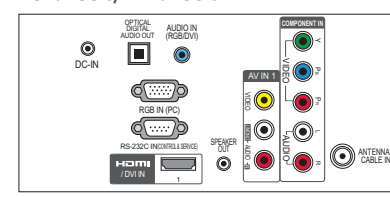

32LV255C

26LV255C

22LV255C

MOUNTING HOLES ON STAND ATTACHING THE TV TO A DESK

REAR JACK PANEL
32LV255C

SIDE JACK PANEL

REAR JACK PANEL
26LV255C/22LV255C

SIDE JACK PANEL