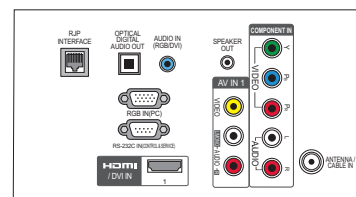

32LV255C

26LV255C

22LV255C

MOUNTING HOLES ON STAND ATTACHING THE TV TO A DESK

REAR JACK PANEL
32LV255C

SIDE JACK PANEL

REAR JACK PANEL
26LV255C/22LV255C

SIDE JACK PANEL