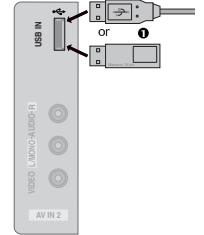

PUBLIC DISPLAY SETTINGS

When used in public areas, these HDTVs can be easily programmed by the installer to have the TV turn on at a specified channel/volume level, set the minimum/ maximum volume, lock out the control panel/remote, set the aspect ratio, and return to a factory reset. By using Power Management, these displays can be programmed to turn off if there has been no activity (remote or control panel buttons) for a preset time (1-7) hours.

Public Display Setting	
Public Display Mode	No
Start Channel	No
Ch. Type	TV
Major	2
Minor	0
Minimum Volume	0
Maximum Volume	100
Start Volume	No
Level	20
Power Management	No
Setting	1
Key Management	0
Factory Reset	0
Aspect Ratio	0

USB CLONING

USB cloning will allow for easy transfer of Public Display Settings from the "Master TV" to an unlimited number of same type televisions.