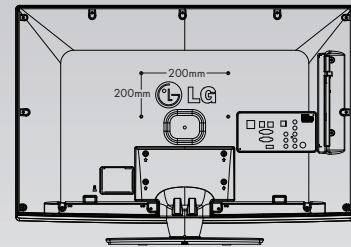

32LV255C

26LV255C

22LV255C

MOUNTING HOLES ON STAND ATTACHING THE TV TO A DESK

REAR JACK PANEL
32LV255C

SIDE JACK PANEL

REAR JACK PANEL
26LV255C/22LV255C

SIDE JACK PANEL