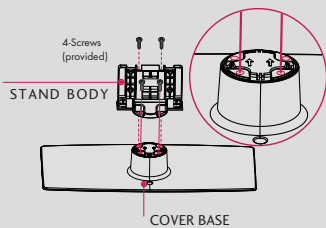

32LV255C

26LV255C

22LV255C

MOUNTING HOLES ON STAND ATTACHING THE TV TO A DESK

REAR JACK PANEL
32LV255C

SIDE JACK PANEL

REAR JACK PANEL
26LV255C/22LV255C

SIDE JACK PANEL