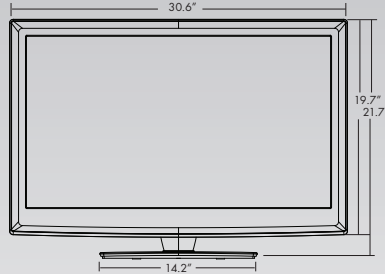

32LV255C

26LV255C