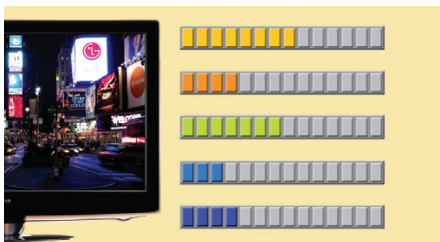

Real Cinema

Real Cinema uses a 2:3 pull down which takes every other frame and splits it into three fields of video for a smoother transition from film to video.

Dramatization

Automatically examines the room environment and optimizes the picture to the light and color conditions in the room for a more enjoyable viewing experience—that can also save energy and money.