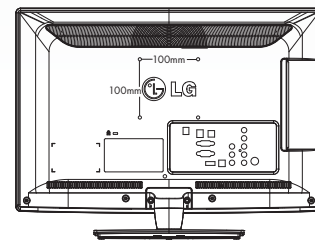

REAR JACK PANEL
26LV255C/22LV255C