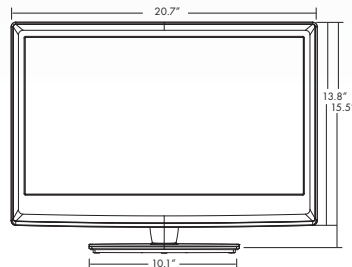

REAR JACK PANEL
32LV255C