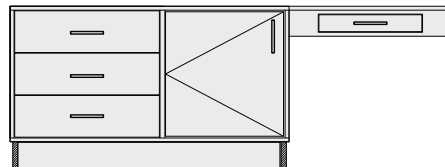

4 DRAWER CREDENZA
59" x 17.75" x 23.75"

EXECUTIVE ENTERTAINMENT UNIT W/ REFER OPENING
90" x 23.75" x 31"