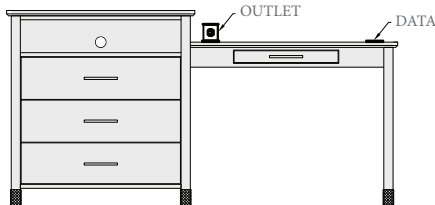

**3 DRAWER COMBO UNIT W/
SINGLE DRAWER DESK
(OPT. CHARGING STATION AND
OUTLET SUPPLY)**
79.5" x 23.75" x 35"-31"