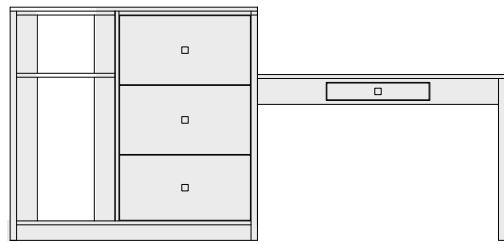

COLLECTION ITEMS | RAINIER

TWIN HEADBOARD

42" x 2.25" x 23.75"
42" x 2.25" x 42"

DOUBLE HEADBOARD

54" x 2.25" x 23.75"
54" x 2.25" x 42"

QUEEN HEADBOARD

62" x 2.25" x 23.75"
62" x 2.25" x 42"

KING HEADBOARD

82" x 2.25" x 23.75"
82" x 2.25" x 42"

**ENTERTAINMENT UNIT
W/ SINGLE DRAWER DESK,
REFER AND MICRO OPENINGS**
95.5" x 23.75" x 45"