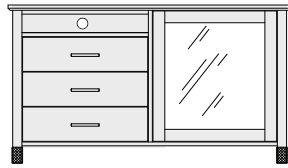

**ENTERTAINMENT UNIT
W/ REFER AND DVD
OPENINGS**
47" x 23.75" x 31.5"