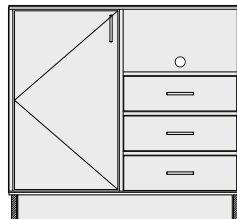

**KING HEADBOARD**  
82" x 1.5" x 47.75"

**TWIN HEADBOARD**  
42" x 2" x 29.5"  
42" x 2" x 42"

**DOUBLE HEADBOARD**  
54" x 2" x 29.5"  
54" x 2" x 42"

**QUEEN HEADBOARD**  
62" x 2" x 29.5"  
62" x 2" x 42"

**KING HEADBOARD**  
82" x 2" x 29.5"  
82" x 2" x 42"

**3 DRAWER DRESSER W/ DVD SHELF**  
31.75" x 17.75" x 32.5"

**ENTERTAINMENT UNIT REFER & MICRO OPENINGS**  
47" x 23.75" x 44.5"

**BUFFET / COFFEE UNIT**  
43.75" x 23.75" x 40"