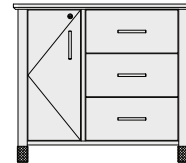

**ENTERTAINMENT UNIT  
W/ REFER AND DVD  
OPENINGS**  
47" x 23.75" x 31.5"

**2 DOOR WARDROBE  
W/ SHELF AND ROD**  
31.75" x 23.75" x 65"

**WRITING DESK**  
41.75" x 23.75" x 31"  
41.75" x 23.75" x 31"

**ADA DESK W/  
CUTTOUT**  
47.75" x 23.75" x 31"

**3 DRAWER CHEST  
WITH SECURITY DOOR  
(FOR VALUABLES)**  
31.75" x 17.75" x 30"

**3 DRAWER COMBO UNIT W/  
SINGLE DRAWER DESK  
(OPT. CHARGING STATION AND  
OUTLET SUPPLY)**  
79.5" x 23.75" x 35"-31"