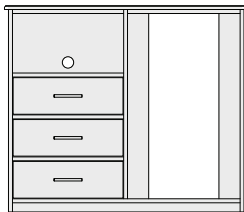

COMBO UNIT
45.75" x 23.75" x 40"