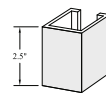

METAL FOOT DETAIL