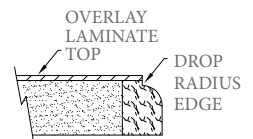

**UPHOLSTERED LUGGAGE BENCH W/ BACKTOP**  
31.75" x 17.75" x 22"  
(COM FABRIC)

**ROUND GAME TABLE**  
30" x 30" x 30"

**MIRROR**  
24" x .75" x 31"

LEG DETAIL

TOP DETAIL

Alabama-Cherry

Asian-Night

Cherry-Birch