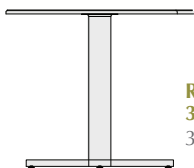

**EXECUTIVE ENTERTAINMENT UNIT W/ REFER OPENING**  
90" x 23.75" x 31"

**ROUND ACTIVITY TABLE**  
30" X 30" X 30"  
35.75" x 35.75" x 30"

**FULL LENGTH MIRROR**  
20" x .75" x 58"

**UPHOLSTERED LUGGAGE BENCH**  
30" x 17.75" x 22"  
(COM FABRIC)