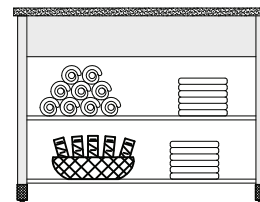

**VANITY
(COM GRANITE TOP)**
41.75" x 23.75" x 35"