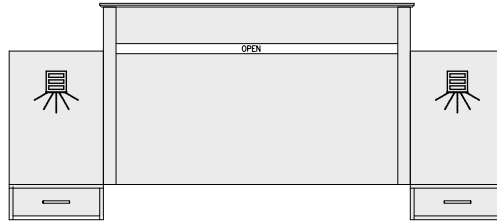

COLLECTION ITEMS | MALIBU

TWIN PLATFORM BED
42" x 78" x 11.75"
DOUBLE PLATFORM BED
57" x 78" x 11.75"
QUEEN PLATFORM BED
63" x 83" x 11.75"
KING PLATFORM BED
79" x 83" x 11.75"

DOUBLE HEADBOARD
54" x 2" x 48"
54" x 2" x 23.75"
QUEEN HEADBOARD
62" x 2" x 48"
62" x 2" x 23.75"
KING HEADBOARD
82" x 2" x 48"
82" x 2" x 23.75"

4 DRAWER CHEST
31.75" x 17.75" x 35"