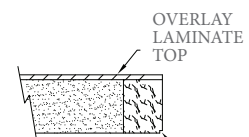

COLLECTION ITEMS | RAINIER

TWIN HEADBOARD

42" x 2.25" x 23.75"
42" x 2.25" x 42"

DOUBLE HEADBOARD

54" x 2.25" x 23.75"
54" x 2.25" x 42"

QUEEN HEADBOARD

62" x 2.25" x 23.75"
62" x 2.25" x 42"

KING HEADBOARD

82" x 2.25" x 23.75"
82" x 2.25" x 42"

TOP DETAIL

1/16" KERF