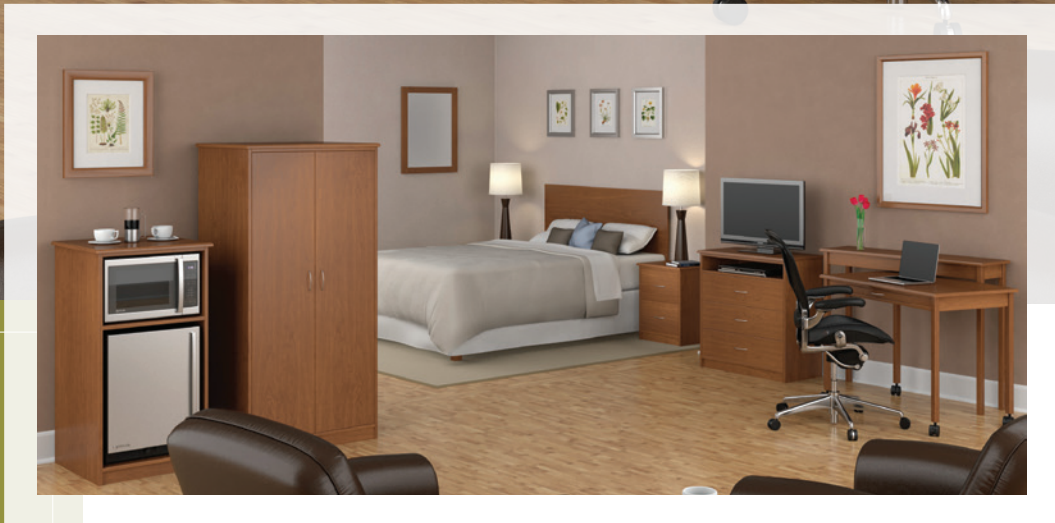

THE STYLE

Our Shasta collection balances great value with our most approachable price point. Because functionality is often an important consideration in furniture design, we have skillfully crafted these pieces to be as practical as they are durable. Constructed with a greater percentage of quality laminate materials, the Shasta collection is built to last. If you're seeking the best return on your investment, Shasta offers an affordable gateway toward redesigning living spaces.